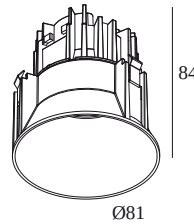

DEEP RINGO TRIMLESS LED 92733

202 144 811 922 PB

AVAILABLE IN

BLACK 202 144 811 922 B
BRUSHED ALU 202 144 811 922 BRA
BRUSHED ANTHRACITE 202 144 811 922 BRAT
BRUSHED BROWN BRONZE 202 144 811 922 BRBB
BRUSHED COPPER 202 144 811 922 BRCU
BRUSHED GOLD 202 144 811 922 BRG
BRUSHED OLD BRONZE 202 144 811 922 BROB
CREAM 202 144 811 922 CR
FLEMISH BRONZE 202 144 811 922 FBR
FLEMISH GOLD 202 144 811 922 FG
GOLD COLOURED 202 144 811 922 GC
PIANO BLACK 202 144 811 922 PB
WHITE 202 144 811 922 W

[View on website](#)

General info

LOCATION	indoor
INSTALLATION	Ceiling Recessed
CUTOUT SHAPE/SIZE (MM)	round - Ø KIT
RECESSED DEPTH (MM)	95
INGRESS PROTECTION	IP20
WEIGHT (KG)	0.3
ADJUSTABILITY	non adjustable
INFORMATION	REFLECTOR FL-33° EXCL.LED POWER SUPPLY 350-500mA-DC

Cutout dimension (mm): 30

1

300 48 500 ED5 LED POWER CONVERTER 48V-DC to 500 mA-DC / 22W DIM5

Dimtype: DALI

Cutout dimension (mm): 45

1

300 48 500 MDL LED POWER CONVERTER 48V-DC to 500 mA-DC / 22W MDL

Dimtype: non-dimmable