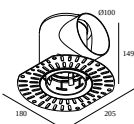

Mounting kits side air + light

29810 0010 MOUNTING KIT SIDE AIR 101

Cutout dimension (mm): 168