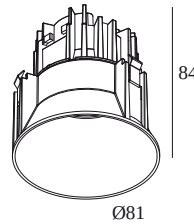

DEEP RINGO TRIMLESS LED 92733

202 144 811 922 PB

AVAILABLE IN

BLACK 202 144 811 922 B
BRUSHED ALU 202 144 811 922 BRA
BRUSHED ANTHRACITE 202 144 811 922 BRAT
BRUSHED BROWN BRONZE 202 144 811 922 BRBB
BRUSHED COPPER 202 144 811 922 BRCU
BRUSHED GOLD 202 144 811 922 BRG
BRUSHED OLD BRONZE 202 144 811 922 BROB
CREAM 202 144 811 922 CR
FLEMISH BRONZE 202 144 811 922 FBR
FLEMISH GOLD 202 144 811 922 FG
GOLD COLOURED 202 144 811 922 GC
PIANO BLACK 202 144 811 922 PB
WHITE 202 144 811 922 W

[View on website](#)

General info

LOCATION	indoor
INSTALLATION	Ceiling Recessed
CUTOUT SHAPE/SIZE (MM)	round - Ø KIT
RECESSED DEPTH (MM)	95
INGRESS PROTECTION	IP20
WEIGHT (KG)	0.3
ADJUSTABILITY	non adjustable
INFORMATION	REFLECTOR FL-33° EXCL.LED POWER SUPPLY 350-500mA-DC

Min current | Max current

300 48 350 ED1 LED POWER CONVERTER 48V-DC to 350 mA-DC / 15W DIM1

Dimtype: 1-10V

Cutout dimension (mm): 30

1

300 48 350 ED5 LED POWER CONVERTER 48V-DC to 350 mA-DC / 15W DIM5

Dimtype: DALI

Cutout dimension (mm): 45

1

300 48 350 MDL LED POWER CONVERTER 48V-DC to 350 mA-DC / 15W MDL

Dimtype: non-dimmable

Cutout dimension (mm): 30

1

300 48 350 WDL LED POWER CONVERTER 48V-DC to 350 mA-DC / 15W WDL