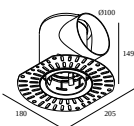

2

Dimtype: DALI

Cutout dimension (mm): 30

21032 0305 LED POWER CONVERTER 48V-DC to 500 mA-DC / 22W DIM5

2

Dimtype: DALI

Cutout dimension (mm): 30

DELTALIGHT

DEEP RINGO TRIMLESS LED 92733

202 144 811 922 PB

Mounting kits

15212 2000 MOUNTING KIT R82 TRIMLESS O.F.A.

Cutout dimension (mm): 105

Mounting kits stretched ceiling

15212 0070 MOUNTING KIT R82 TRIMLESS CSC

15212 0150 MOUNTING KIT R82 TRIMLESS WSC

Mounting kits side air + light

29810 0010 MOUNTING KIT SIDE AIR 101

Cutout dimension (mm): 168

Mounting kits top air + light

29810 0210 MOUNTING KIT TOP AIR 101

Cutout dimension (mm): 135