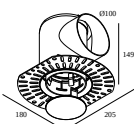

15212 0150 MOUNTING KIT R82 TRIMLESS WSC

Mounting kits side air + light

29810 0010 MOUNTING KIT SIDE AIR 101

Cutout dimension (mm): 168

Mounting kits top air + light

29810 0210 MOUNTING KIT TOP AIR 101

Cutout dimension (mm): 135

Mounting kits side air only

29810 0100 MOUNTING KIT SIDE AIR ONLY 1

Cutout dimension (mm): 168

DELTALIGHT

DEEP RINGO TRIMLESS LED 92733

202 144 811 922 PB

Mounting kits top air only

29810 0200 MOUNTING KIT TOP AIR ONLY 1

Cutout dimension (mm): 135

Mounting kits no air

29810 0050 MOUNTING KIT NO AIR 101

Cutout dimension (mm): 168

Notes: